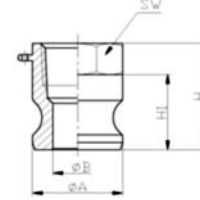

...: Kamlok Bağlantıları / Quick couplings Camlock

SESINOKS®

A TİP KAMLOK İÇ DIŞ
A ADAPTER FEMALE THREAD

Ürün Kodu: 1200 / A

Art. Code: 1200 / A

NORMLAR / NORMS: ISO 228-1g

SERTİFİKA / CERTIFICATE: MIL-C27487 ASTM-F1122

INCH	DN	ØA mm	ØB mm	H mm	H1 mm	SW	Ağırlık Kg / m	Kod/Code	304	316
1/2"	15	24,3	14,4	38,0	25,0	25,5	0,040	FD.0146.015		
3/4"	20	32,0	21,2	38,0	28,0	33,0	0,135	FD.0146.020		
1"	25	36,7	23,8	46,5	33,5	41,0	0,18	FD.0146.025		
1.1/4"	32	45,5	28,6	55,0	40,0	48,0	0,255	FD.0146.032		
1.1/2"	40	53,4	36,0	58,5	42,5	56,0	0,355	FD.0146.040		
2"	50	63,0	45,5	62,3	47,5	67,5	0,470	FD.0146.050		
2.1/2"	65	75,7	56,4	68,0	50,0	83,0	0,805	FD.0146.065		
3"	80	91,5	73,5	70,0	51,0	96,5	1,040	FD.0146.080		
4"	100	119,5	100,0	76,0	53,0	124,0	1,510	FD.0146.100		