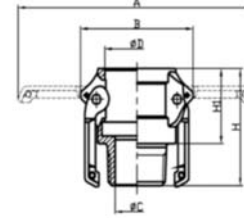

...:: Kamlok Bağlantıları / Quick couplings Camlock

SESINOKS®

B TİP KAMLOK DIŞ DIŞ
B COUPLER MALE THREAD

Ürün Kodu: 1200 / B Art. Code: 1200 / B

NORMLAR / NORMS: ISO 7-1R

SERTİFİKA / CERTIFICATE: MIL-C27487 ASTM-F1122

INCH	DN	A mm	B mm	ØC mm	ØD mm	H1 mm	H mm	Ağırlık Kg / m	Kod/Code	304	316
1/2"	15	107	48,7	14,8	25,1	31,0	48	0,165	FD.0147.015		
3/4"	20	115	57,0	21,2	32,4	30,0	49	0,205	FD.0147.020		
1"	25	137	65,6	25,0	37,3	39,0	61	0,285	FD.0147.025		
1.1/4"	32	183	77,0	28,0	46	46,0	68	0,555	FD.0147.032		
1.1/2"	40	191	85,0	39,0	54	48,0	70,5	0,670	FD.0147.040		
2"	50	201	96,0	50,0	63,7	53,0	78,7	0,730	FD.0147.050		
2.1/2"	65	213	110,4	58,0	76,5	58,0	86	0,965	FD.0147.065		
3"	80	267	133,0	73,2	92,2	58,0	89	1,385	FD.0147.080		
4"	100	296	166,0	97,0	120,2	63,0	97	2,150	FD.0147.100		