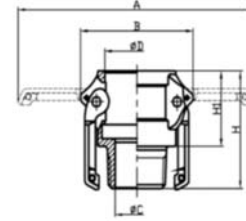

...:: Kamlok Bağlantıları / Quick couplings Camlock

SESINOKS®

D TIP KAMLOK İÇ DIŞLI
D COUPLER FEMALE THREAD

Ürün Kodu: 1200 / D

Art. Code: 1200 / D

NORMLAR / NORMS: ISO 228-1G

SERTİFİKA / CERTIFICATE: MIL-C27487 ASTM-F1122

INCH	DN	A mm	B mm	ØC mm	ØD mm	H1 mm	H mm	Ağırlık Kg / m	Kod/Code	304	316
1/2"	15	107	48,7	17,4	25,1	31,0	49	0,155	FD.0149.015		
3/4"	20	115	57,0	20,0	32,4	30,0	50	0,230	FD.0149.020		
1"	25	137	65,6	26,0	37,3	39,0	60	0,340	FD.0149.025		
1.1/4"	32	183	77,0	34,5	46	46,0	66	0,630	FD.0149.032		
1.1/2"	40	191	85,0	40,0	54	48,0	705	0,700	FD.0149.040		
2"	50	201	96,0	50,0	63,7	53,0	76	0,885	FD.0149.050		
2.1/2"	65	213	110,4	61,0	76,5	58,0	82	1,120	FD.0149.065		
3"	80	267	133,0	75,0	92,2	58,0	86	1,675	FD.0149.080		
4"	100	296	166,0	100,0	120,2	63,0	92	2,550	FD.0149.100		