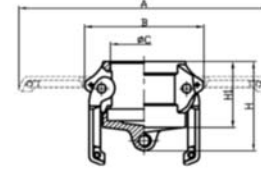

... Kamlok Bağlantıları / Quick couplings Camlock

SESINOKS®

DC TİP KAMLOK KAPAK
DC DUST CAP

Ürün Kodu: 1200 / DC Art. Code: 1200 / DC

SERTİFİKA / CERTIFICATE: MIL-C27487 ASTM-F1122

INCH	DN	A mm	B mm	ØC mm	H1 mm	H mm	Ağırlık Kg / m	Kod/Code	304	316
1/2"	15	107,0	48,7	25,1	30	40	0,145	FD.0152.015		
3/4"	20	115,0	57,0	32,4	30	40	0,180	FD.0152.020		
1"	25	137,0	65,6	37,3	39	53	0,255	FD.0152.025		
1.1/4"	32	183,0	77,0	46,0	46	61	0,510	FD.0152.032		
1.1/2"	40	191,0	85,0	54,0	48	64	0,540	FD.0152.040		
2"	50	201,0	96,0	63,7	53	68	0,690	FD.0152.050		
2.1/2"	65	213,0	110,4	76,5	58	82	0,915	FD.0152.065		
3"	80	267,0	133,0	92,2	58	83	1,385	FD.0152.080		
4"	100	296,0	166,0	120,2	63	93	2,150	FD.0152.100		