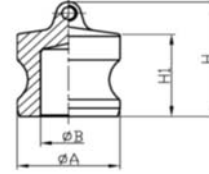

...: Kamlok Bağlantıları / Quick couplings Camlock

SESINOKS®

DP TİP KAMLOK TAPA
DP DUST PLUG

Ürün Kodu: 1200 / DP Art. Code: 1200 / DP

NORMLAR / NORMS: ISO 228-1G

SERTİFİKA / CERTIFICATE: MIL-C27487 ASTM-F1122

| INCH | DN | ØA mm | ØB mm | H1 | H | Ağırlık Kg / m | Kod/Code | 304 | 316 |
|--------|-----|----------|----------|------|-------|-------------------|-------------|-----|-----|
| 1/2" | 15 | 24,3 | 14,4 | 26,0 | 35,0 | 0,063 | FD.0153.015 | | |
| 3/4" | 20 | 32,0 | 21,2 | 25,0 | 36,0 | 0,075 | FD.0153.020 | | |
| 1" | 25 | 36,7 | 23,8 | 30,5 | 44,5 | 0,125 | FD.0153.025 | | |
| 1.1/4" | 32 | 45,5 | 28,6 | 37,7 | 52,7 | 0,260 | FD.0153.032 | | |
| 1.1/2" | 40 | 53,4 | 36,0 | 38,7 | 53,7 | 0,325 | FD.0153.040 | | |
| 2" | 50 | 63,0 | 45,5 | 42,8 | 57,8 | 0,430 | FD.0153.050 | | |
| 2.1/2" | 65 | 75,7 | 56,4 | 46,0 | 71,0 | 0,570 | FD.0153.065 | | |
| 3" | 80 | 91,5 | 73,2 | 46,0 | 76,0 | 0,865 | FD.0153.080 | | |
| 4" | 100 | 119,5 | 100,0 | 50,0 | 120,0 | 1,35 | FD.0153.100 | | |