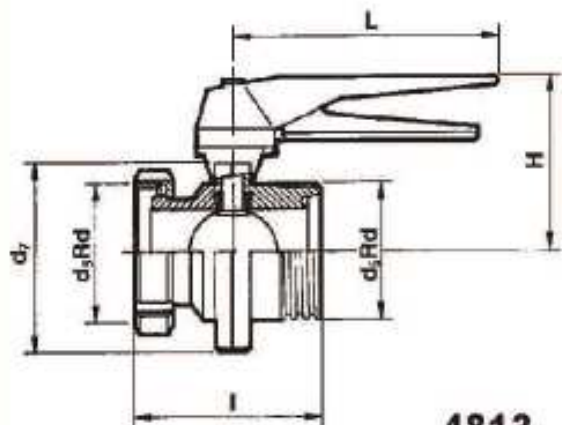

**KELEBEK VANA M/T**  
 SCHEIBENVENTIL MIT  
 BUTTERFLY VALVE MIT

**4813**

| DN  | $d_5Rd$  | $d_7$ | H   | l   | L   |
|-----|----------|-------|-----|-----|-----|
| 25  | 52x1/6"  | 87    | 90  | 74  | 150 |
| 32  | 58x1/6"  | 92    | 93  | 78  | 150 |
| 40  | 65x1/6"  | 97    | 95  | 87  | 150 |
| 50  | 78x1/6"  | 110   | 100 | 89  | 150 |
| 65  | 95x1/6"  | 127   | 110 | 95  | 150 |
| 80  | 110x1/4" | 142   | 117 | 117 | 150 |
| 100 | 130x1/4" | 162   | 128 | 128 | 150 |
|     |          |       |     |     |     |
|     |          |       |     |     |     |
|     |          |       |     |     |     |
|     |          |       |     |     |     |