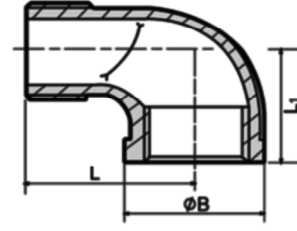

KUYRUKLU DİRSEK 90°
ELBOW 90° M/F

Ürün Kodu: 0202

Art. Code: 0202

NORMLAR / NORMS: ISO 7-1R

SERTİFİKA / CERTIFICATE: EN ISO 4144

INCH	DN	ØB mm	L mm	L mm	L1 mm	Ağırlık Kg / m	Kod/Code	304	316
1/8"	6	17,0	25,0	25,0	19	0,030	FD.0202.006		
1/4"	8	21,0	28,3	28,3	21	0,045	FD.0202.008		
3/8"	10	25,0	32,0	32,0	25	0,075	FD.0202.010		
1/2"	15	29,0	42,0	42,0	28	0,115	FD.0202.015		
3/4"	20	35,0	50,5	50,5	33	0,180	FD.0202.020		
1"	25	43,0	52,0	52,0	39	0,285	FD.0202.025		
1.1/4"	32	52,0	60,0	60,0	45	0,55	FD.0202.032		
1.1/2"	40	58,8	65,0	65,0	50	0,720	FD.0202.040		
2"	50	71,7	74,0	74,0	58	1,030	FD.0202.050		
2.1/2"	65	88,2	99,0	99,0	69	1,95	FD.0202.065		
3"	80	100,0	114,5	114,5	78	2,84	FD.0202.080		
4"	100	126,5	146,5	146,5	97	4,80	FD.0202.100		